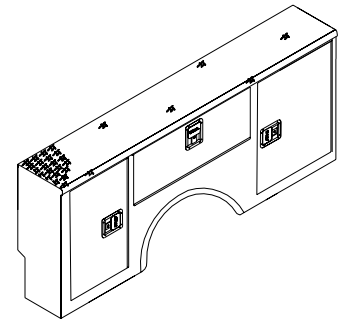

Jack Leg Tube and Insert Outrigger

Pipe Carrier

Pipe Vise Bracket

Pull-Out Shelf

Rope Rail w/ Sliding Hooks

Plain Shelf (no dividers)

Specifications are subject to change without notice.

Tank Compartment

Tank Holder

Thru Shelf w/ Rear Door
and Plywood Lining

Spare Tire Carrier

Top Pak w/ Dividers (Add-On)

Transverse Compartment

Tray w/ Dividers

Treadplate Overlay
Bulkhead

Treadplate Overlay
Compartment Top

Treadplate Overlay
End Panel

Treadplate Overlay
Inside Center

Treadplate Overlay
Tailgate

Specifications are subject to change without notice.