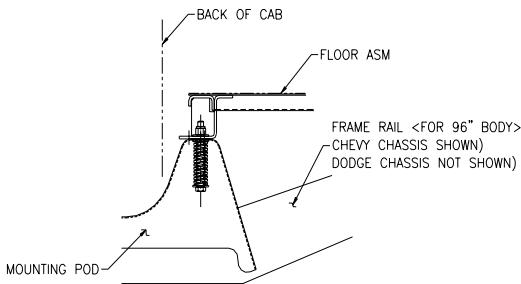

Specifications are subject to change without notice.

Light Kit in Body Rear End Panels

Exterior Taillight Housing Box

Interior Taillight Guard

Loadspace Tie-Down Ring

Louver

Low Sliding Roof

Off Road Mounting Kit

Jack Leg Tube and Insert Outrigger

Pipe Carrier

Pipe Vise Bracket

Pull-Out Shelf

Rope Rail w/ Sliding Hooks

Plain Shelf (no dividers)

Specifications are subject to change without notice.

Tank Compartment