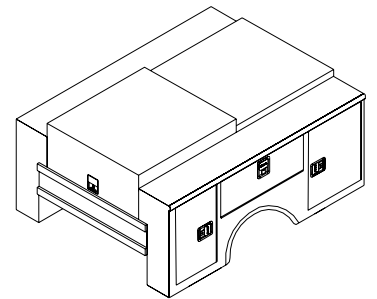

Specifications are subject to change without notice.

Light Kit in Body Rear End Panels

Exterior Taillight Housing Box

Interior Taillight Guard

Loadspace Tie-Down Ring

Louver

Low Sliding Roof

Off Road Mounting Kit

Jack Leg Tube and Insert Outrigger

Pipe Carrier

Pipe Vise Bracket

Pull-Out Shelf

Rope Rail w/ Sliding Hooks

Plain Shelf (no dividers)

Specifications are subject to change without notice.

Tank Compartment