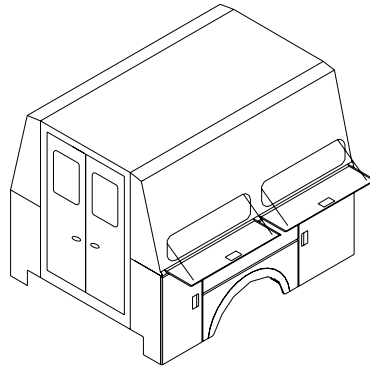

Horizontal Pull-Out Drawers

Vertical Pull-Out Drawer Package

Specifications are subject to change without notice.

Dome Light w/ Switch and Bracket

Aluminum Fuel Fill

"J" Hooks

High Roof w/ Double Rear Doors