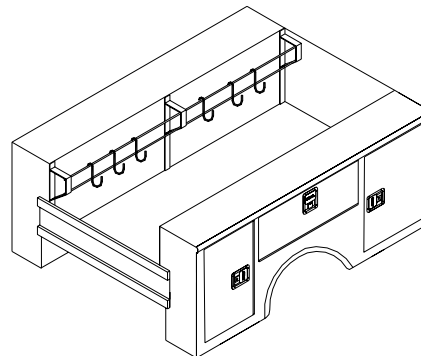

Jack Leg Tube and Insert Outrigger

Pipe Carrier

Pipe Vise Bracket

Pull-Out Shelf

Rope Rail w/ Sliding Hooks

Plain Shelf (no dividers)

Specifications are subject to change without notice.

Tank Compartment

Tank Holder

Thru Shelf w/ Rear Door
and Plywood Lining

Spare Tire Carrier

Top Pak w/ Dividers (Add-On)

Transverse Compartment

Tray w/ Dividers

Treadplate Overlay
Bulkhead

Treadplate Overlay
Compartment Top