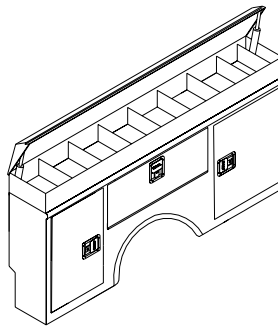

Jack Leg Tube and Insert Outrigger

Pipe Carrier

Pipe Vise Bracket

Pull-Out Shelf

Rope Rail w/ Sliding Hooks

Plain Shelf (no dividers)

Specifications are subject to change without notice.

Tank Compartment

Tank Holder

Thru Shelf w/ Rear Door
and Plywood Lining

Spare Tire Carrier

Top Pak w/ Dividers (Add-On)

Transverse Compartment

Tray w/ Dividers

Treadplate Overlay
Bulkhead

Treadplate Overlay
Compartment Top