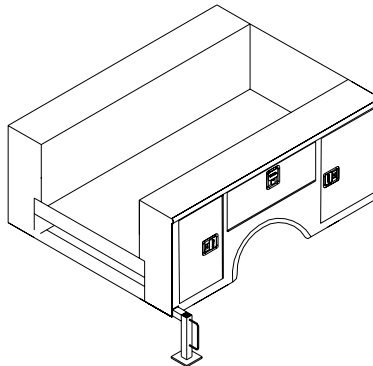

Specifications are subject to change without notice.

Light Kit in Body Rear End Panels

Exterior Taillight Housing Box

Interior Taillight Guard

Loadspace Tie-Down Ring

Louver

Low Sliding Roof

Off Road Mounting Kit

Jack Leg Tube and Insert Outrigger

Pipe Carrier

Pipe Vise Bracket

Pull-Out Shelf

Rope Rail w/ Sliding Hooks

Plain Shelf (no dividers)

Specifications are subject to change without notice.

Tank Compartment