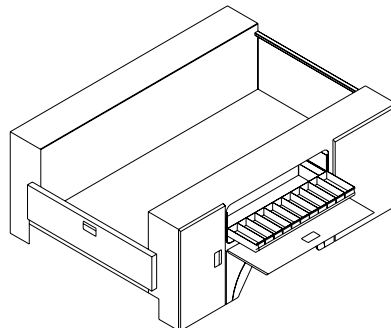

Aerial Reinforcement

Bar Locks - Rotary

Straight Bumper with Light Holes
(light kit ordered separately)

Straight Bumper without Light Holes

Straight Bumper Lighted (includes bumper light kit)

Recessed Bumper
(light kit ordered separately)

Recessed Bumper without Light Holes

Recessed Bumper with GM Lights (includes GM bumper light kit)

Recessed Bumper with Lights (includes GM bumper light kit)

Recessed Bumper Embossed

Hitch

Crane Reinforcement

Horizontal Pull-Out Drawers

Vertical Pull-Out Drawer Package

Specifications are subject to change without notice.

Dome Light w/ Switch and Bracket

Aluminum Fuel Fill

"J" Hooks

High Roof w/ Double Rear Doors