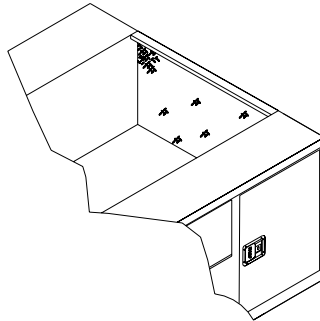

Aerial Reinforcement

Bar Locks - Rotary

Straight Bumper with Light Holes
(light kit ordered separately)

Straight Bumper without Light Holes

Straight Bumper Lighted (includes bumper light kit)

Recessed Bumper
(light kit ordered separately)

Jack Leg Tube and Insert Outrigger

Pipe Carrier

Pipe Vise Bracket

Pull-Out Shelf

Rope Rail w/ Sliding Hooks

Plain Shelf (no dividers)

Specifications are subject to change without notice.

Tank Compartment

Tank Holder

Thru Shelf w/ Rear Door
and Plywood Lining

Spare Tire Carrier

Top Pak w/ Dividers (Add-On)

Transverse Compartment

Tray w/ Dividers

Treadplate Overlay
Bulkhead

Treadplate Overlay
Compartment Top

Treadplate Overlay
End Panel

Treadplate Overlay
Inside Center

Treadplate Overlay
Tailgate

Specifications are subject to change without notice.