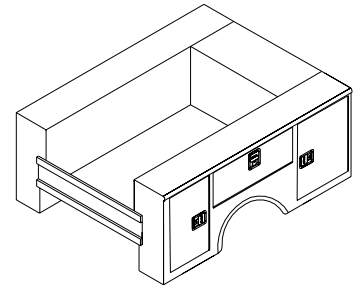

Jack Leg Tube and Insert Outrigger

Pipe Carrier

Pipe Vise Bracket

Pull-Out Shelf

Rope Rail w/ Sliding Hooks

Plain Shelf (no dividers)

Specifications are subject to change without notice.

Tank Compartment

Tank Holder

Thru Shelf w/ Rear Door
and Plywood Lining

Spare Tire Carrier

Top Pak w/ Dividers (Add-On)

Transverse Compartment

Tray w/ Dividers

Treadplate Overlay
Bulkhead

Treadplate Overlay
Compartment Top

Treadplate Overlay
End Panel

Treadplate Overlay
Inside Center

Treadplate Overlay
Tailgate

Specifications are subject to change without notice.