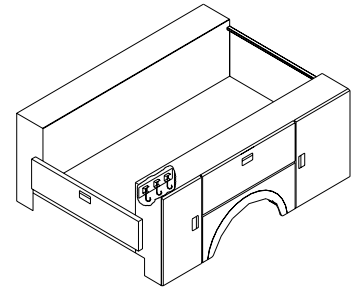

Horizontal Pull-Out Drawers

Vertical Pull-Out Drawer Package

Specifications are subject to change without notice.

Dome Light w/ Switch and Bracket

Aluminum Fuel Fill

"J" Hooks

High Roof w/ Double Rear Doors