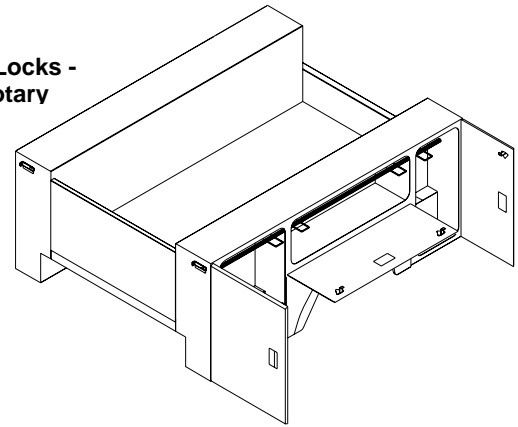

Aerial Reinforcement

Bar Locks - Rotary

Straight Bumper with Light Holes
(light kit ordered separately)

Straight Bumper without Light Holes

Straight Bumper Lighted (includes bumper light kit)

Recessed Bumper
(light kit ordered separately)

Horizontal Pull-Out Drawers

Vertical Pull-Out Drawer Package

Specifications are subject to change without notice.

Dome Light w/ Switch and Bracket

Aluminum Fuel Fill

"J" Hooks

High Roof w/ Double Rear Doors