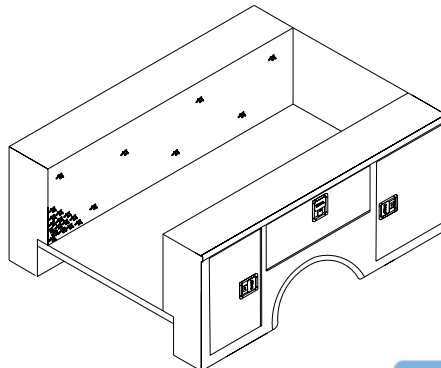

Jack Leg Tube and Insert Outrigger

Pipe Carrier

Pipe Vise Bracket

Pull-Out Shelf

Rope Rail w/ Sliding Hooks

Plain Shelf (no dividers)

Specifications are subject to change without notice.

Tank Compartment

Tank Holder

Thru Shelf w/ Rear Door
and Plywood Lining

Spare Tire Carrier

Top Pak w/ Dividers (Add-On)

Transverse Compartment

Tray w/ Dividers

Treadplate Overlay
Bulkhead

Treadplate Overlay
Compartment Top

Treadplate Overlay
End Panel

Treadplate Overlay
Inside Center

Treadplate Overlay
Tailgate

Specifications are subject to change without notice.