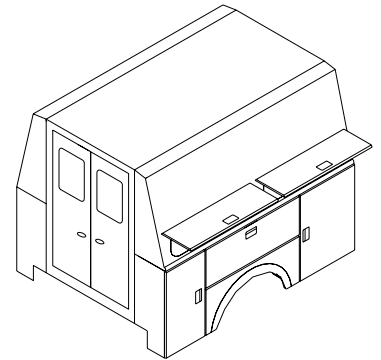

High Roof w/Lift-Up Side Doors