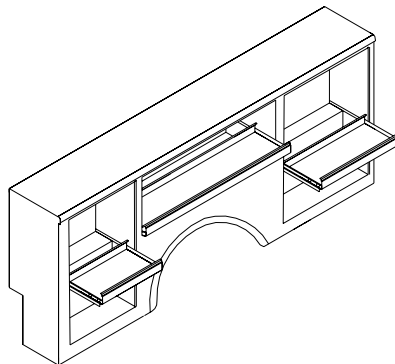

Specifications are subject to change without notice.

Light Kit in Body Rear End Panels

Exterior Taillight Housing Box

Interior Taillight Guard

Loadspace Tie-Down Ring

Louver

Low Sliding Roof

Off Road Mounting Kit

Jack Leg Tube and Insert Outrigger

Pipe Carrier

Pipe Vise Bracket

Pull-Out Shelf

Rope Rail w/ Sliding Hooks

Plain Shelf (no dividers)

Specifications are subject to change without notice.

Tank Compartment