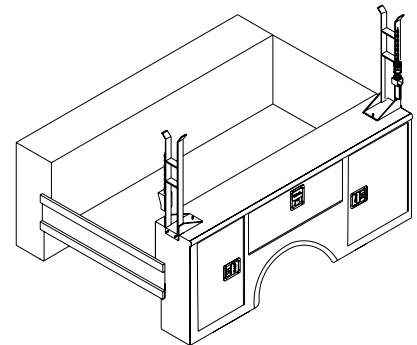

Specifications are subject to change without notice.

Light Kit in Body Rear End Panels

Exterior Taillight Housing Box

Interior Taillight Guard

Loadspace Tie-Down Ring

Louver

Low Sliding Roof

Off Road Mounting Kit

Jack Leg Tube and Insert Outrigger

Pipe Carrier

Pipe Vise Bracket

Pull-Out Shelf

Rope Rail w/ Sliding Hooks

Plain Shelf (no dividers)

Specifications are subject to change without notice.

Tank Compartment