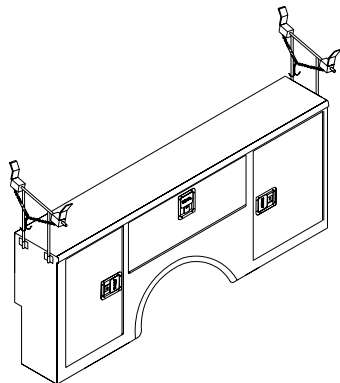

High Roof w/Drop-Down Side Doors

High Roof w/Lift-Up Side Doors

High Roof w/Stationary Side Windows

Overhead Ladder Rack

Bow Ladder Rack

Side Mount Ladder Rack

Side Mount Ladder Rack

Top Mount Ladder Rack

Specifications are subject to change without notice.

Light Kit in Body Rear End Panels

Exterior Taillight Housing Box

Interior Taillight Guard

Loadspace Tie-Down Ring

Louver

Low Sliding Roof

Off Road Mounting Kit

Jack Leg Tube and Insert Outrigger

Pipe Carrier

Pipe Vise Bracket

Pull-Out Shelf

Rope Rail w/ Sliding Hooks

Plain Shelf (no dividers)

Specifications are subject to change without notice.

Tank Compartment