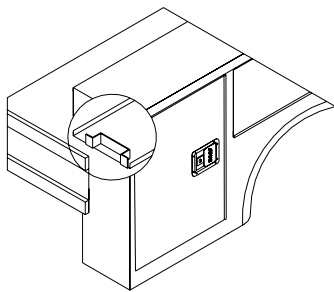

High Roof w/Drop-Down Side Doors

High Roof w/Lift-Up Side Doors

High Roof w/Stationary Side Windows

Overhead Ladder Rack

Bow Ladder Rack

Side Mount Ladder Rack

Side Mount Ladder Rack

Top Mount Ladder Rack

Specifications are subject to change without notice.

Light Kit in Body Rear End Panels

Exterior Taillight Housing Box

Interior Taillight Guard

Loadspace Tie-Down Ring

Louver

Low Sliding Roof

Off Road Mounting Kit

Jack Leg Tube and Insert Outrigger

Pipe Carrier

Pipe Vise Bracket

Pull-Out Shelf

Rope Rail w/ Sliding Hooks

Plain Shelf (no dividers)

Specifications are subject to change without notice.

Tank Compartment