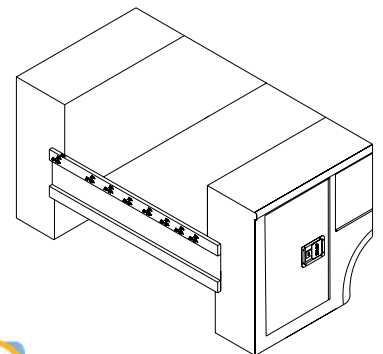

Jack Leg Tube and Insert Outrigger

Pipe Carrier

Pipe Vise Bracket

Pull-Out Shelf

Rope Rail w/ Sliding Hooks

Plain Shelf (no dividers)

Specifications are subject to change without notice.

Tank Compartment

Tank Holder

Thru Shelf w/ Rear Door
and Plywood Lining

Spare Tire Carrier

Top Pak w/ Dividers (Add-On)

Transverse Compartment

Tray w/ Dividers

Treadplate Overlay
Bulkhead

Treadplate Overlay
Compartment Top

Treadplate Overlay
End Panel

Treadplate Overlay
Inside Center

Treadplate Overlay
Tailgate

Specifications are subject to change without notice.